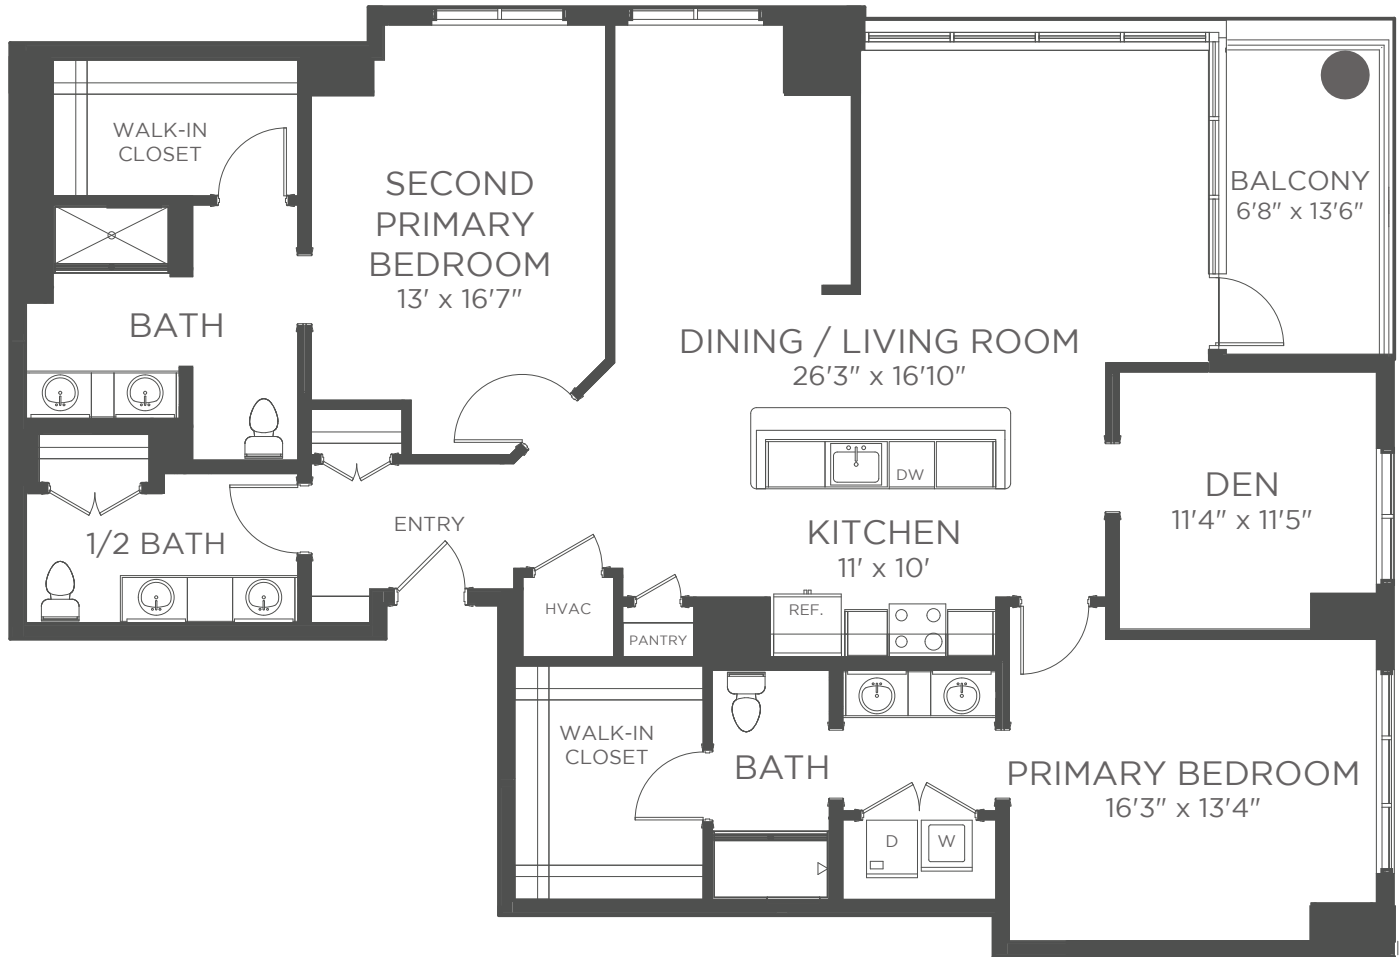

The Cardinal East
FLOOR PLAN
INDEPENDENT LIVING

Dartmouth
2 Bedroom, 2½ Bath, Den
Approximately 1,979 sf

Square footage does not include balcony space.