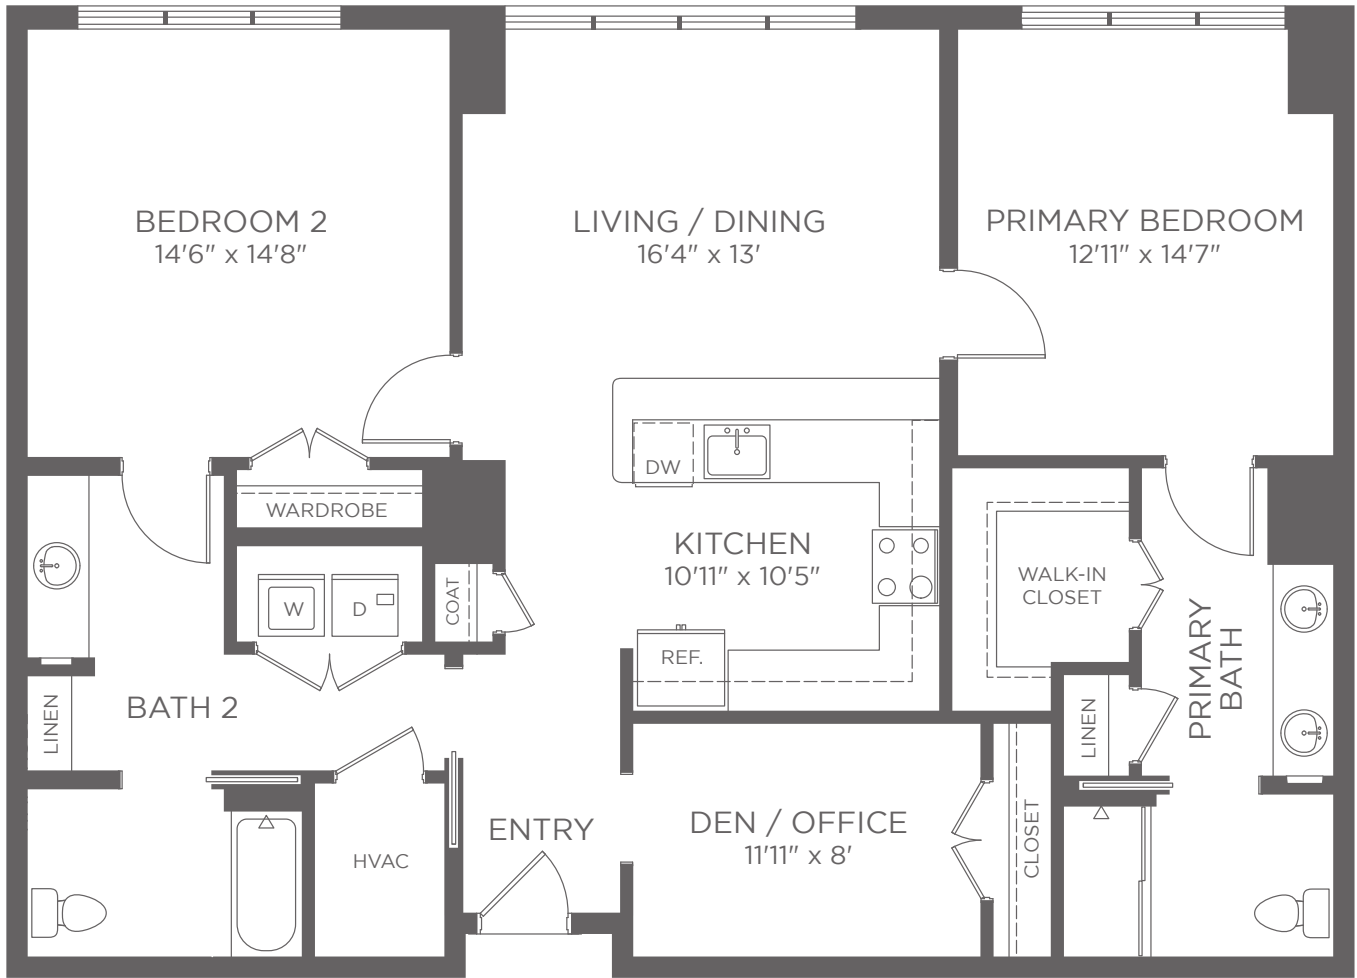

The Cardinal East
FLOOR PLAN
INDEPENDENT LIVING

Lassiter
2 Bedroom, 2 Bath, Den
Approximately 1,466 sf