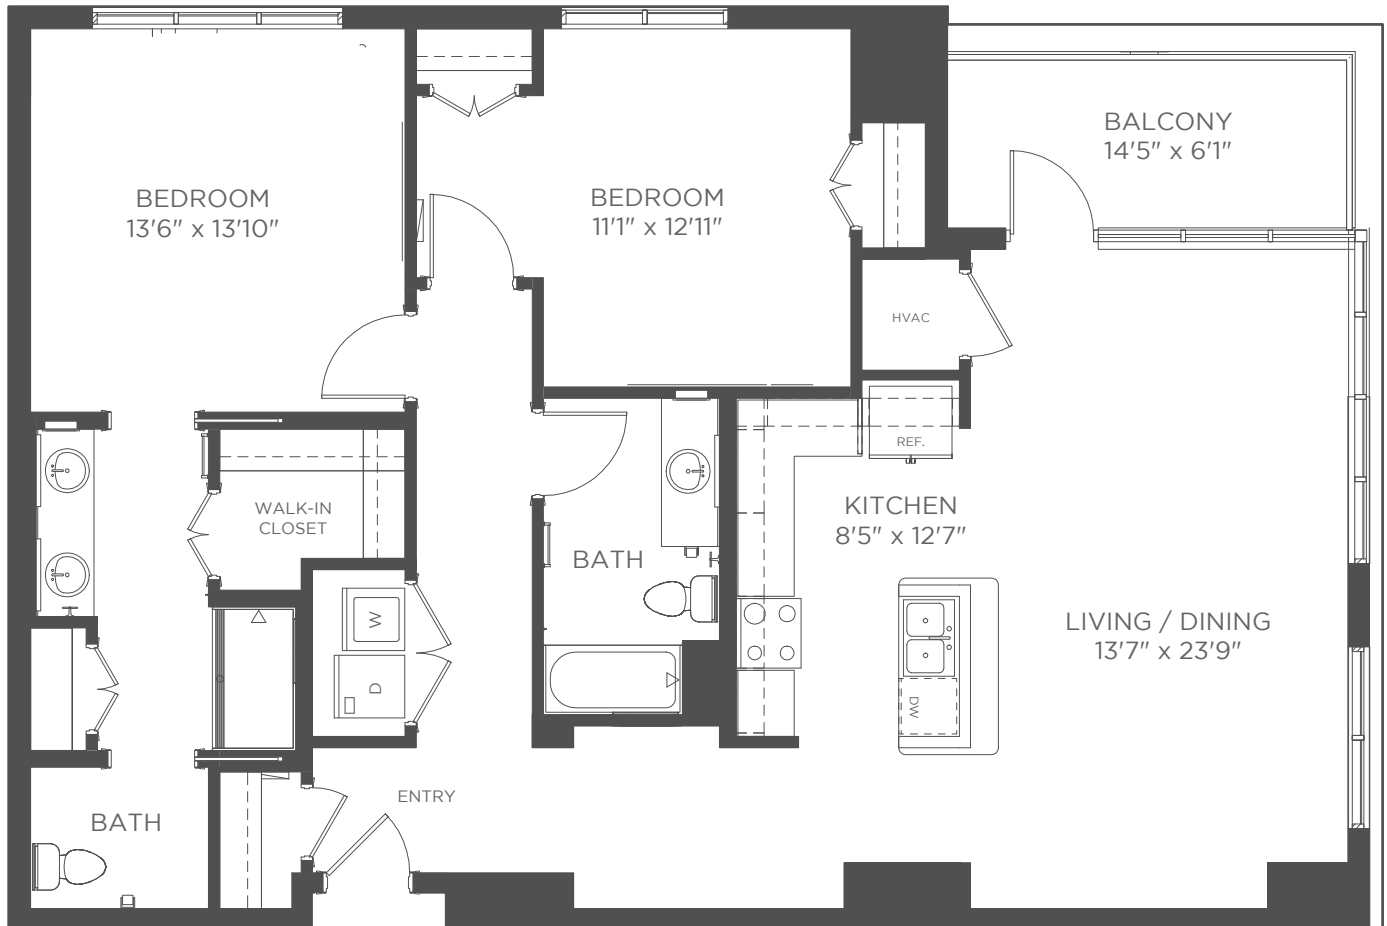

The Cardinal East
FLOOR PLAN
INDEPENDENT LIVING

Patterson
2 Bedroom, 2 Bath
Approximately 1,455 sf

Square footage does not include balcony space.

Forbes TRAVEL GUIDE | 4030 Cardinal at North Hills St., Raleigh, NC 27609 | 984.204.8444 | lifeatthecardinal.com

THE CARDINAL
at North Hills

A KISCO SIGNATURE COMMUNITY