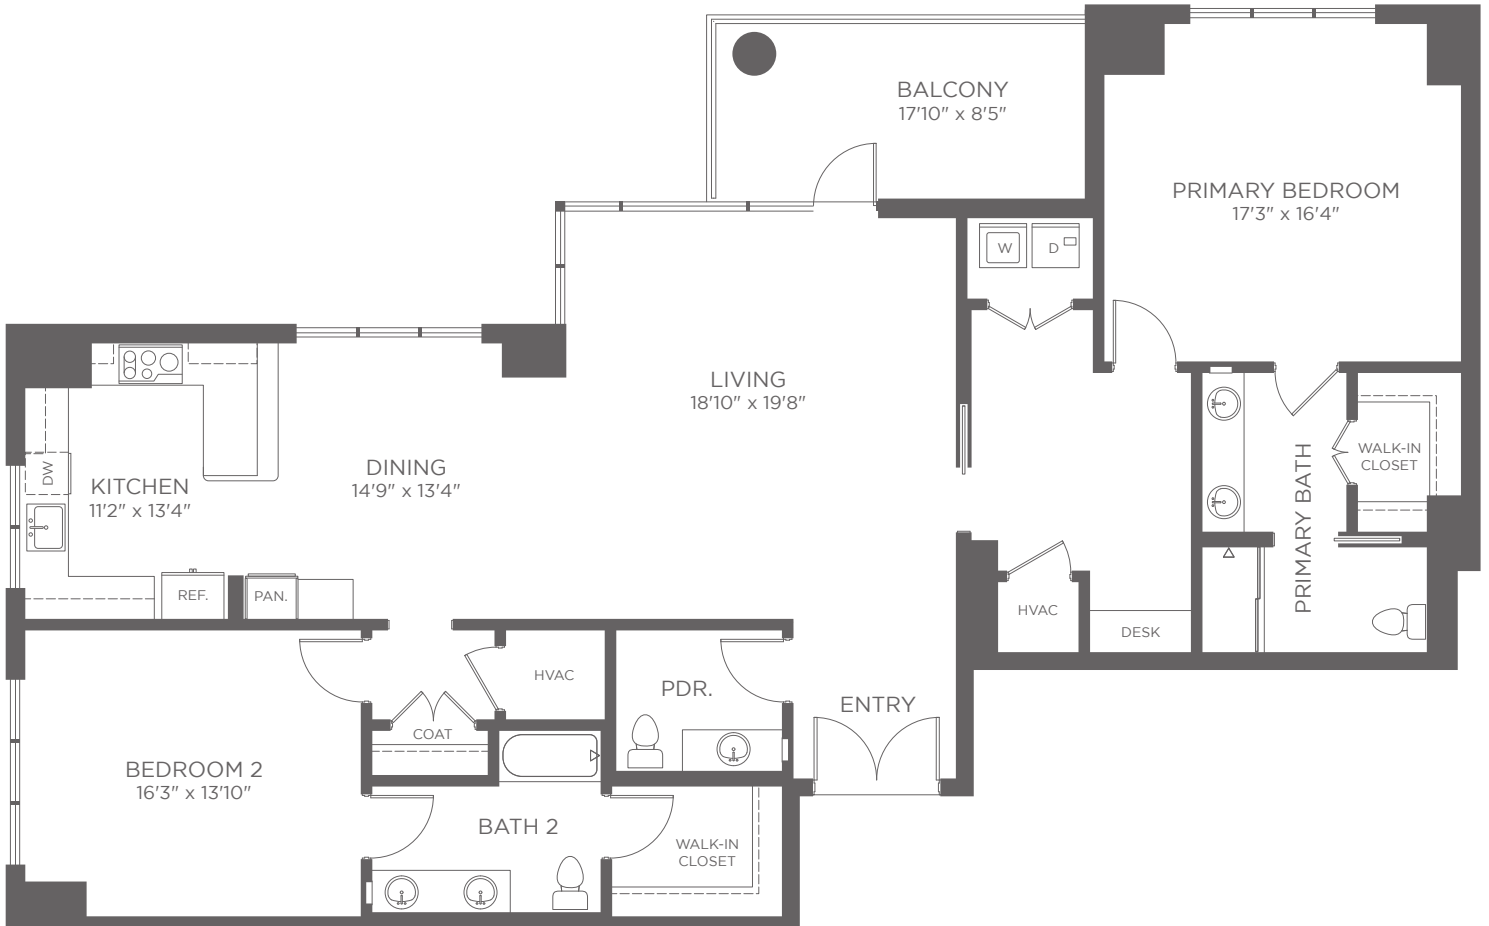

The Cardinal East
FLOOR PLAN
LEVEL 19 | INDEPENDENT LIVING

Penthouse | 1901

2 Bedroom, 2½ Bath

Approximately 2,062 sf