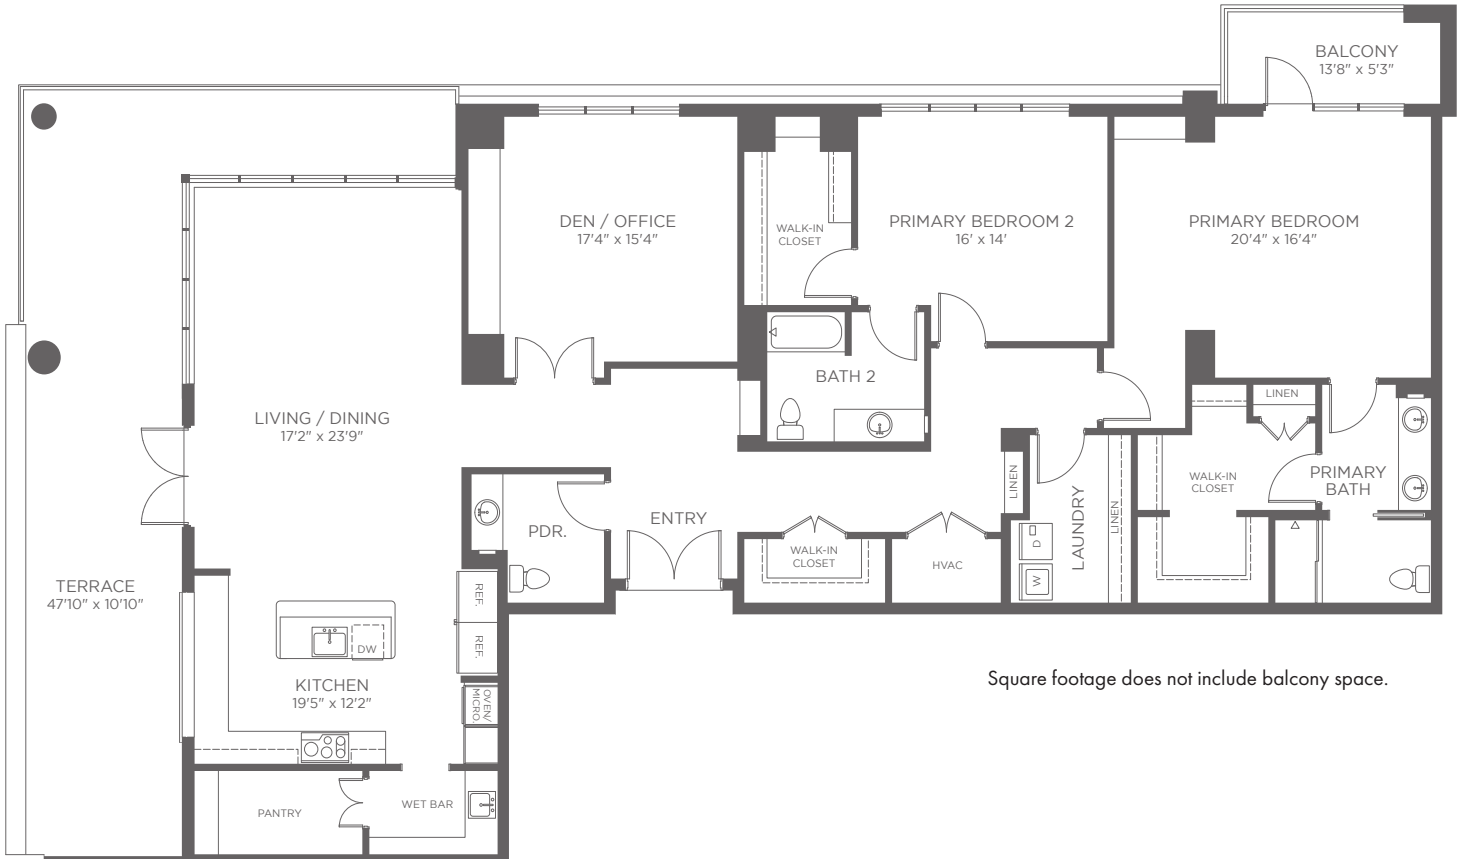

The Cardinal East
FLOOR PLAN
LEVEL 19 | INDEPENDENT LIVING

Penthouse | 1904

2 Bedroom, 2½ Bath, Den

Approximately 2,606 sf

Square footage does not include balcony space.