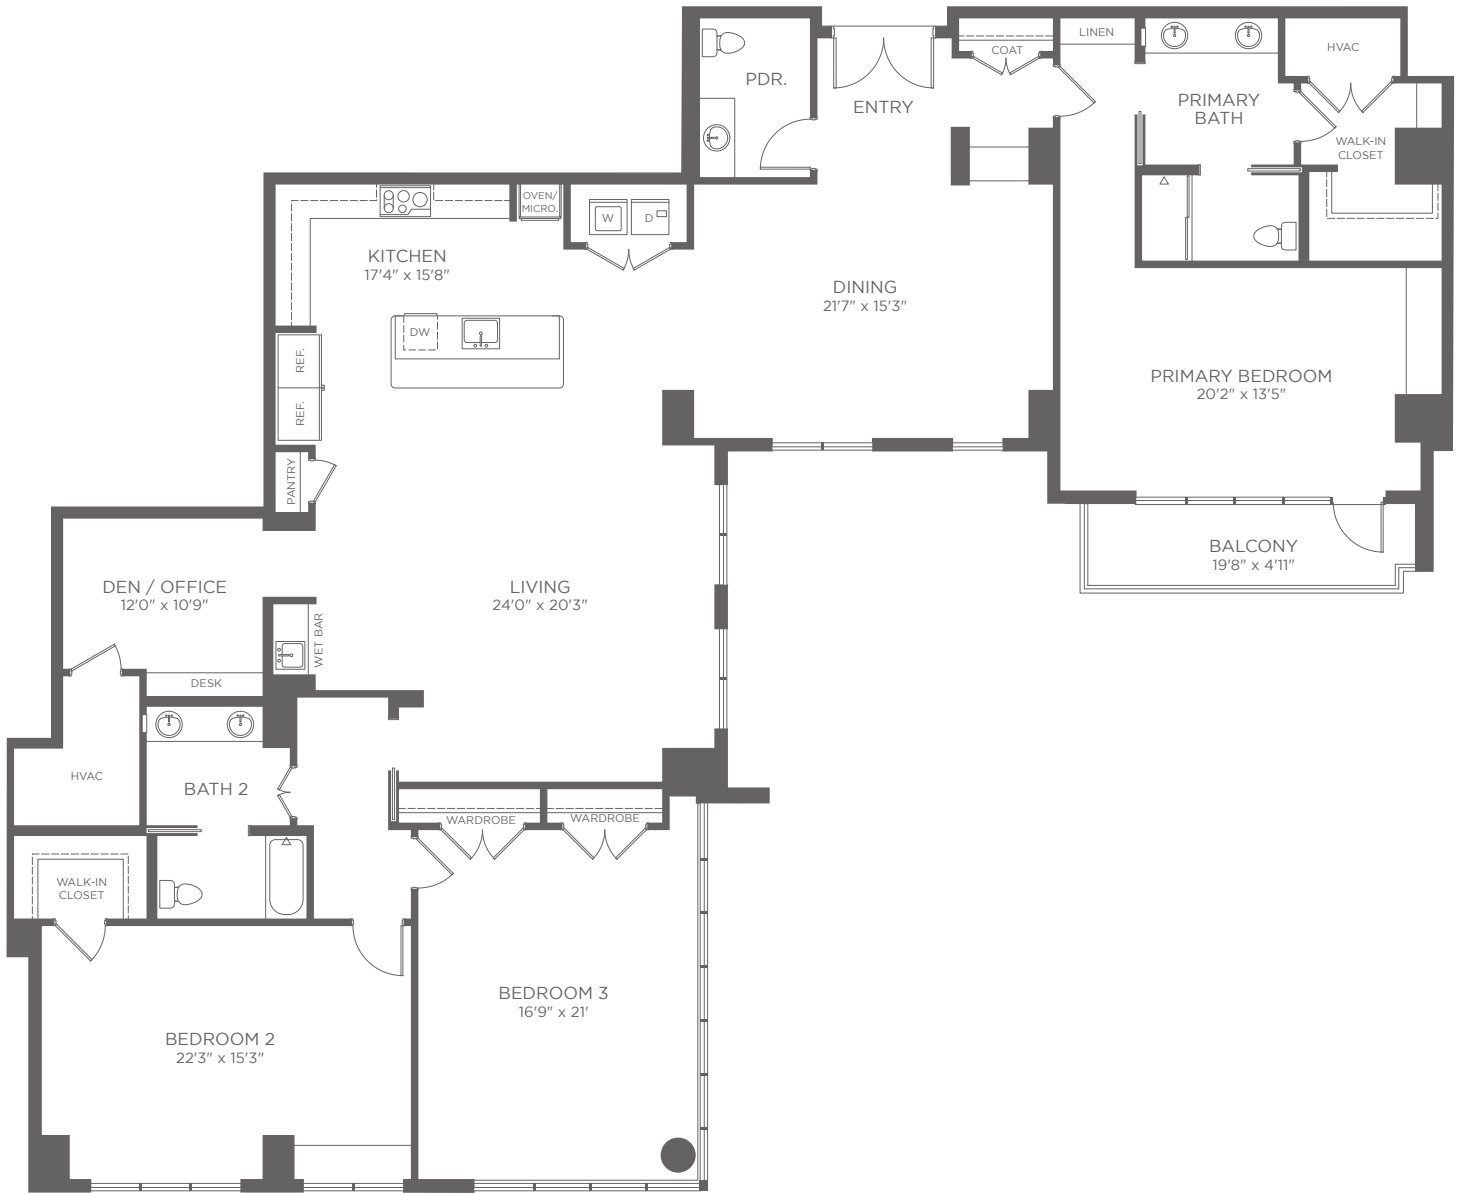

The Cardinal East
FLOOR PLAN
LEVEL 19 | INDEPENDENT LIVING

Penthouse | 1905

2 Bedroom, 2½ Bath, Den

Approximately 3,411 sf