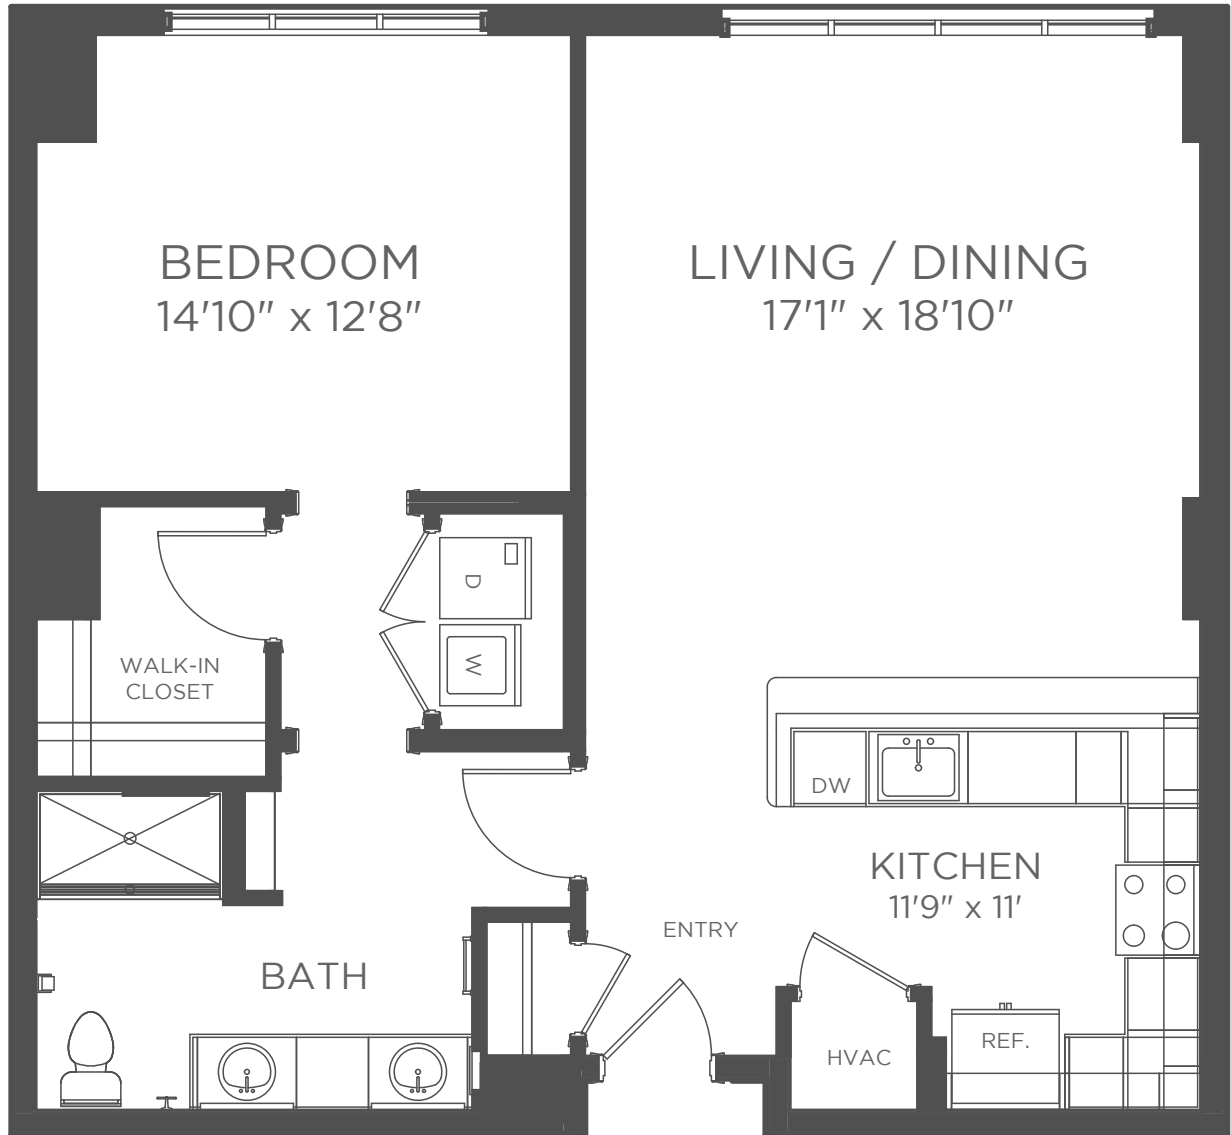

The Cardinal East
FLOOR PLAN
INDEPENDENT LIVING

Sampson
1 Bedroom, 1 Bath
Approximately 1,000 sf