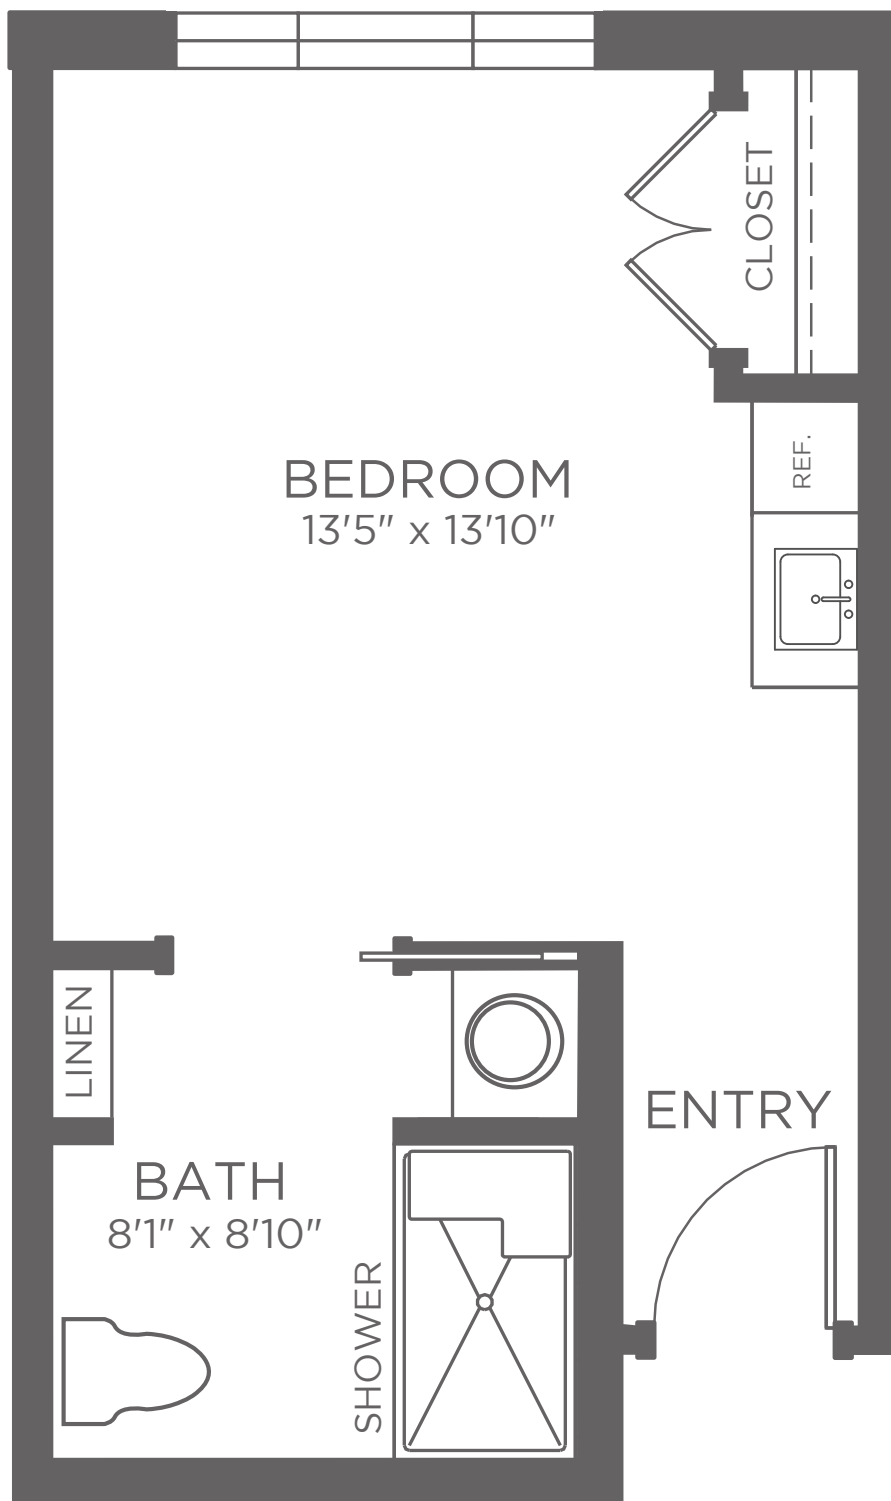

The Cardinal North | South
FLOOR PLAN
ENHANCED ASSISTED LIVING

Type | A
Studio, 1 Bath
Approximately 335 sf