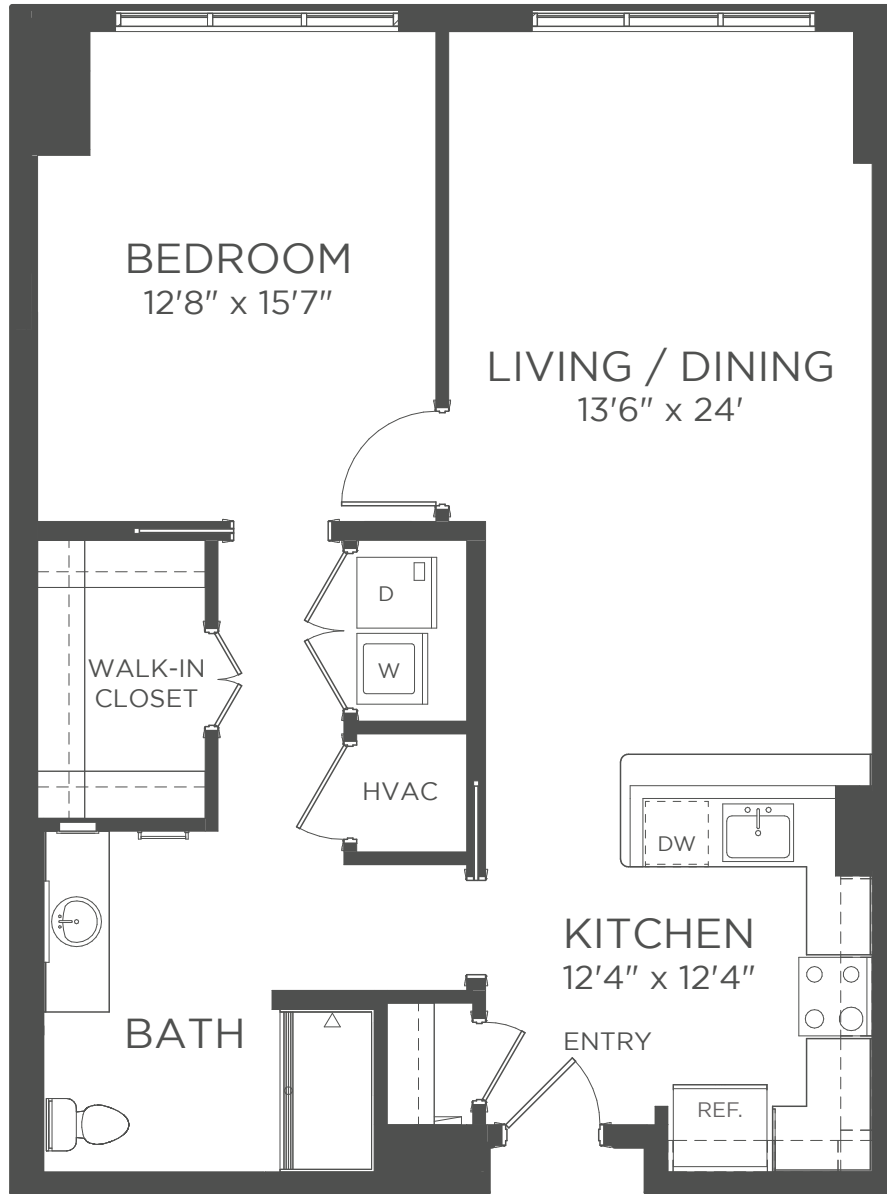

The Cardinal East
FLOOR PLAN
ASSISTED LIVING

Burke
1 Bedroom, 1 Bath
Approximately 1,000 sf