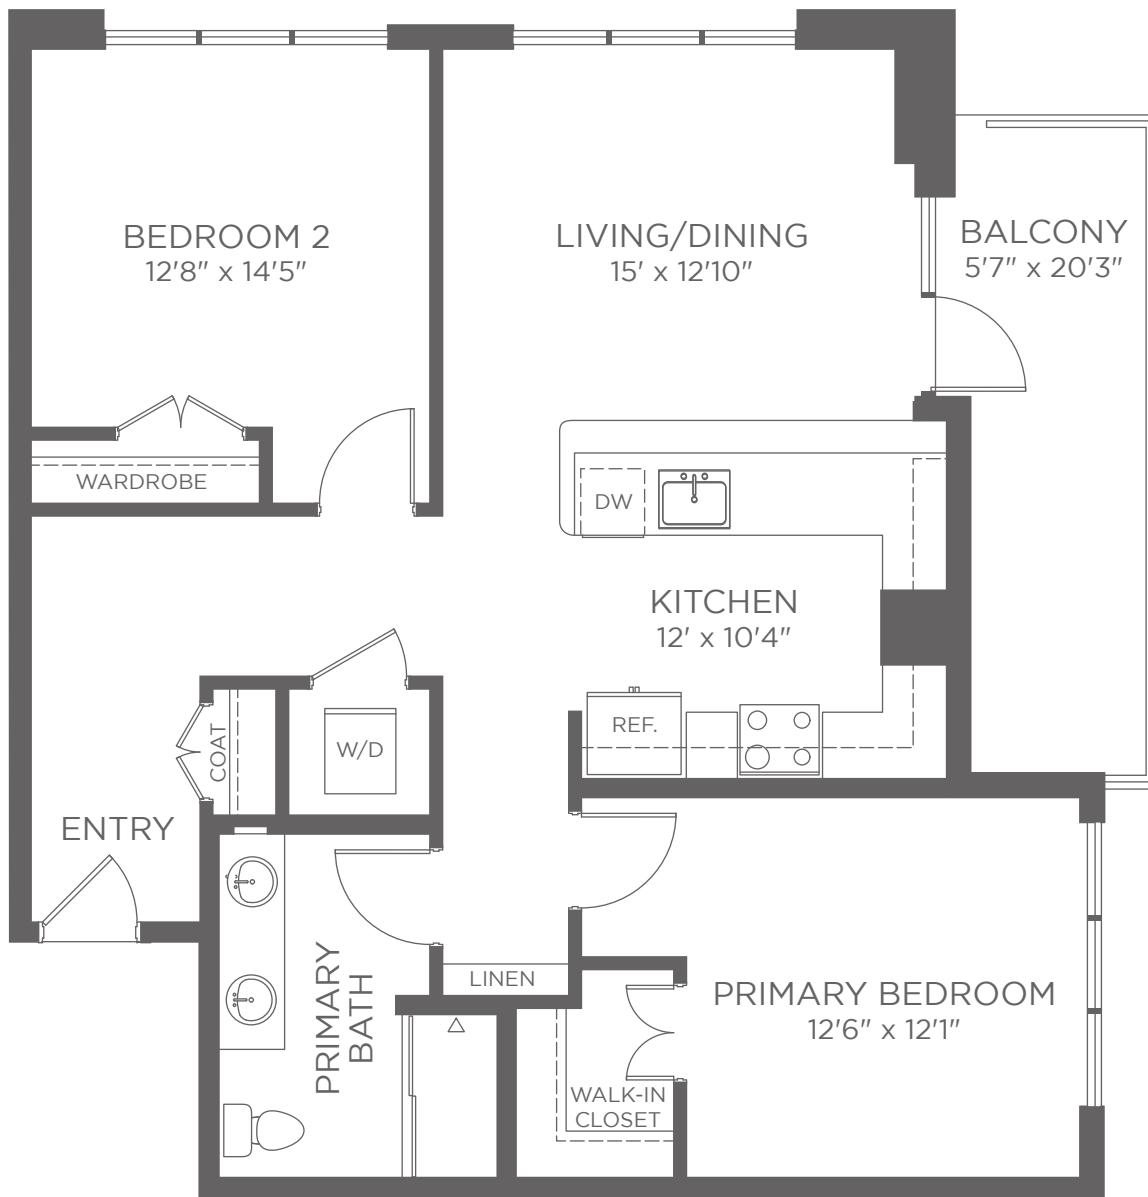

The Cardinal East
FLOOR PLAN
ASSISTED LIVING

Davidson I
2 Bedroom, 1 Bath
Approximately 1,085 sf

Square footage does not include balcony space.

Forbes TRAVEL GUIDE | 4030 Cardinal at North Hills St., Raleigh, NC 27609 | 984.204.8444 | lifeatthecardinal.com

THE CARDINAL
at North Hills

A KISCO SIGNATURE COMMUNITY