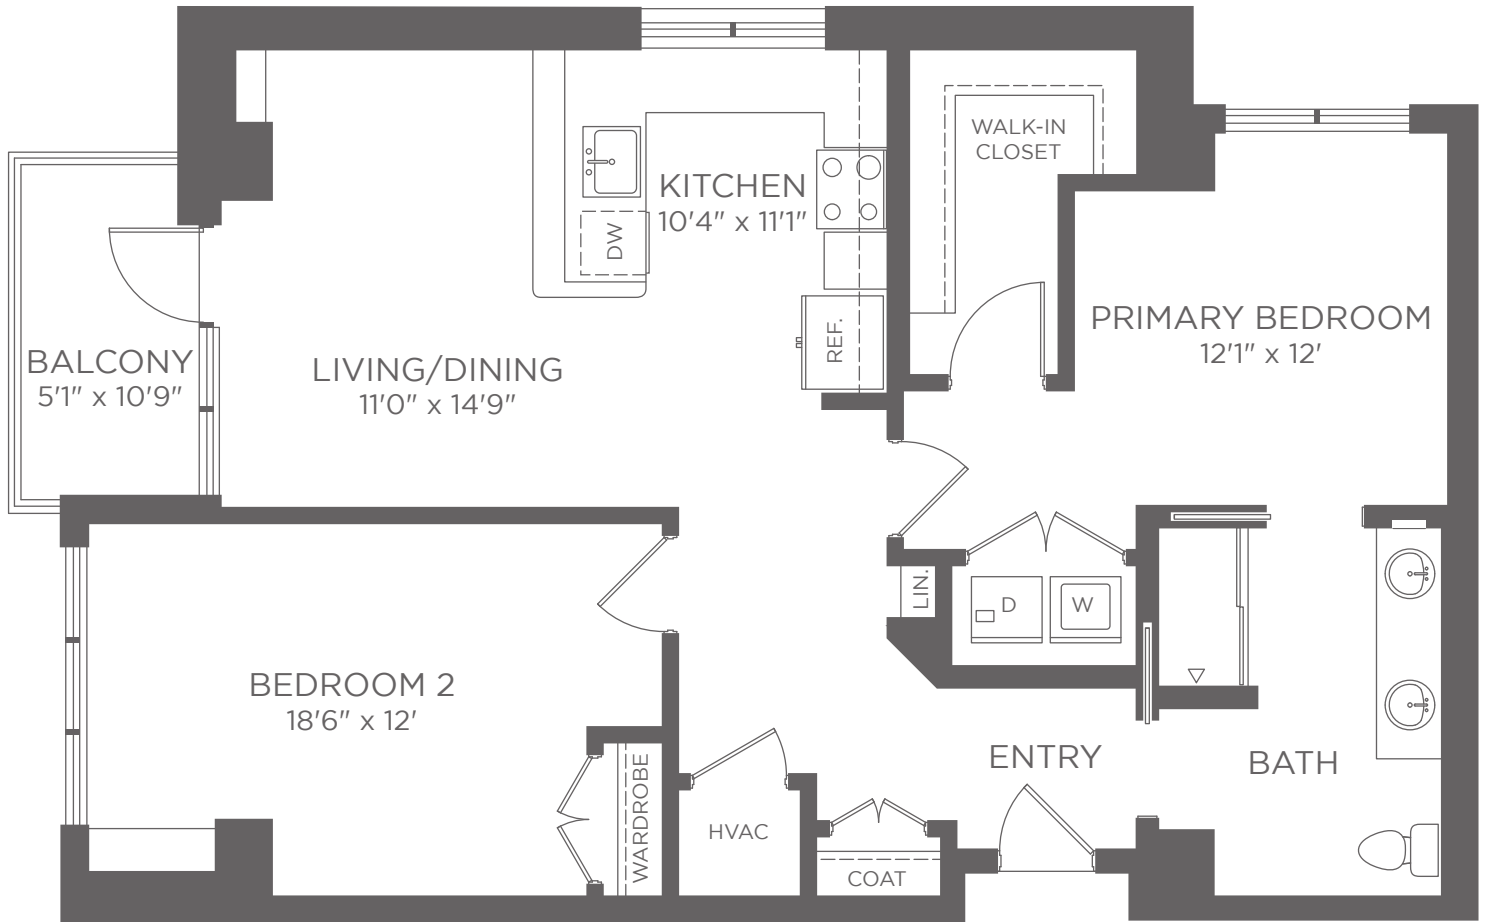

The Cardinal East
FLOOR PLAN
ASSISTED LIVING

Davidson II
2 Bedroom, 1 Bath
Approximately 1,155 sf

Square footage does not include balcony space.