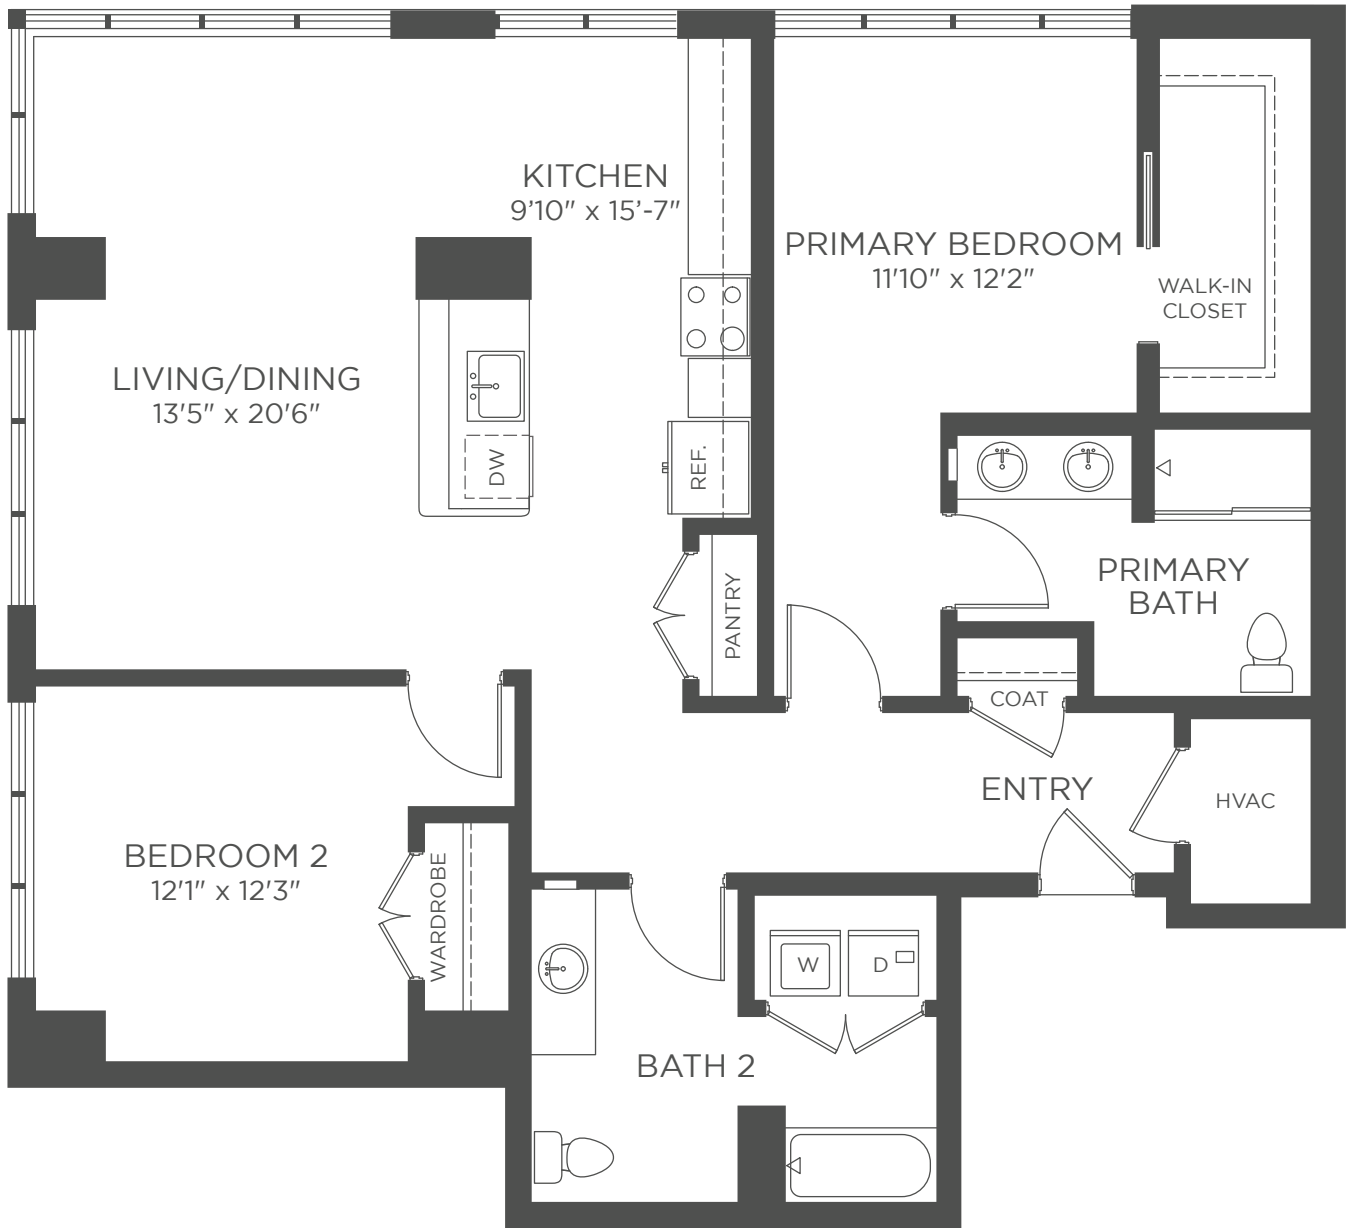

The Cardinal East
FLOOR PLAN
ASSISTED LIVING

Dixon I
2 Bedroom, 2 Bath
Approximately 1,407 sf