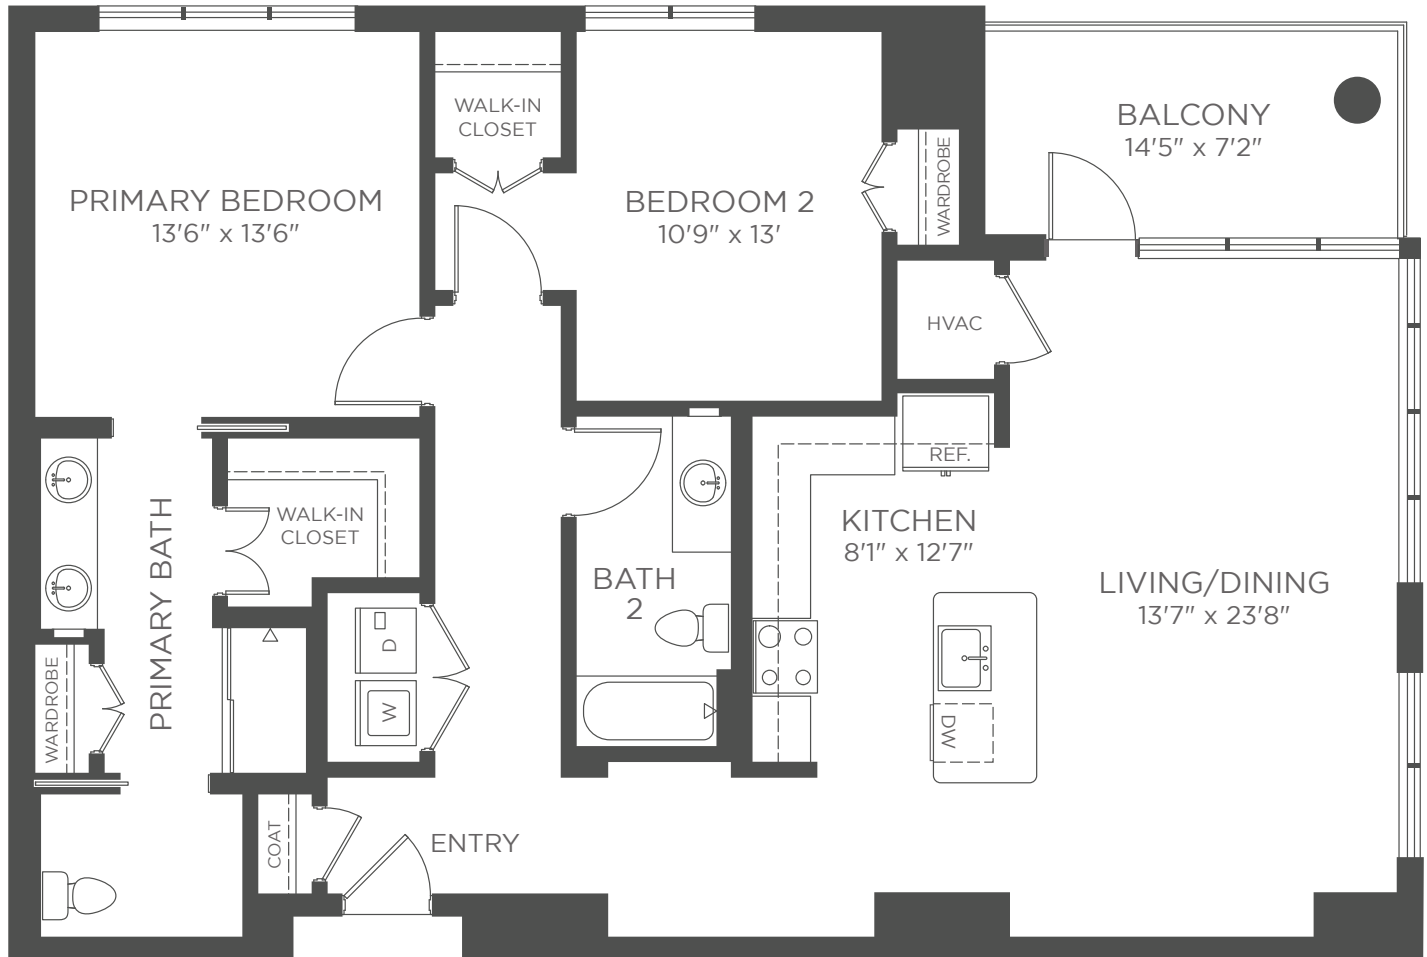

The Cardinal East
FLOOR PLAN
ASSISTED LIVING

Dixon II
2 Bedroom, 2 Bath
Approximately 1,446 sf

Square footage does not include balcony space.