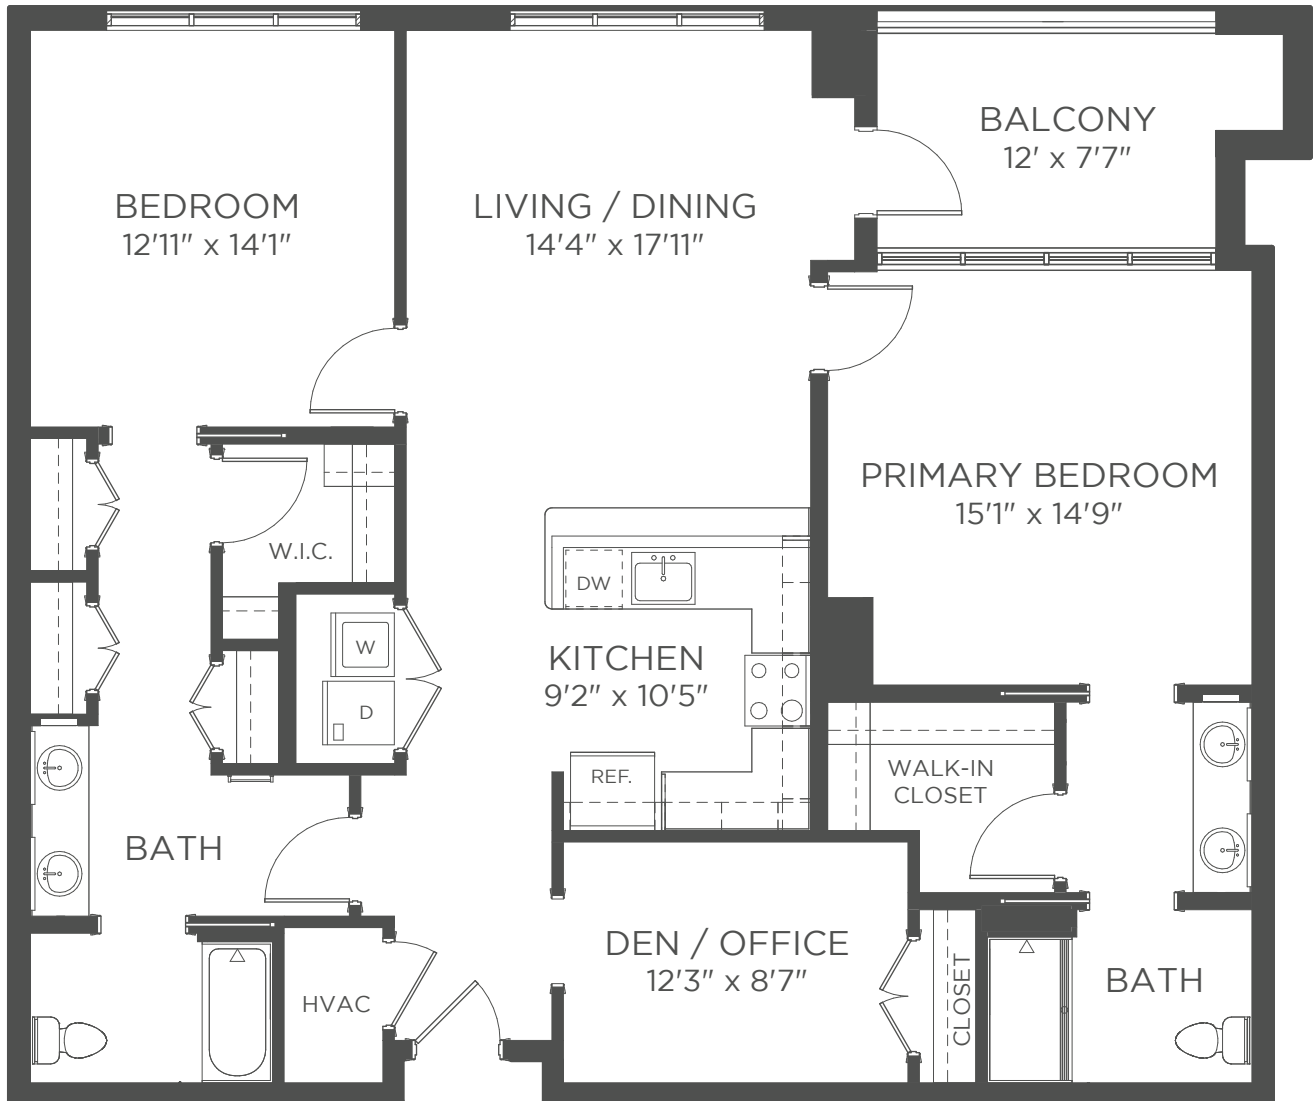

The Cardinal East
FLOOR PLAN
ASSISTED LIVING

Windsor
2 Bedroom, 2 Bath, Den
Approximately 1,545 sf

Square footage does not include balcony space.

Forbes TRAVEL GUIDE | 4030 Cardinal at North Hills St., Raleigh, NC 27609 | 984.204.8444 | lifeatthecardinal.com

THE CARDINAL
at North Hills

A KISCO SIGNATURE COMMUNITY