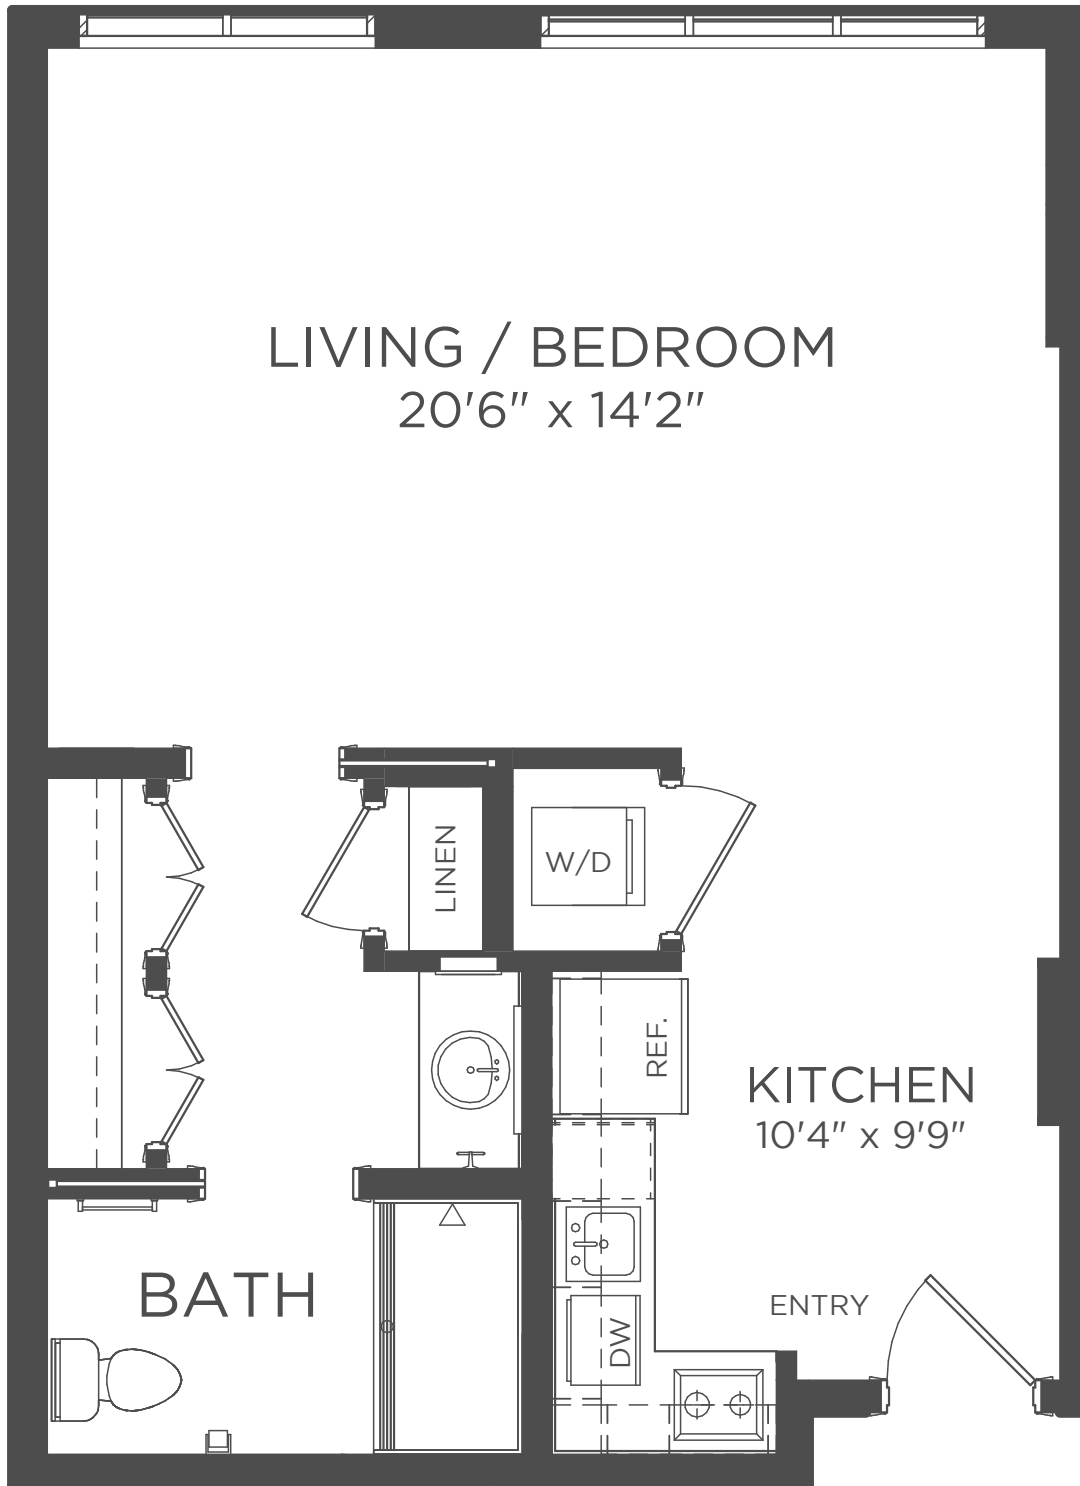

The Cardinal East
FLOOR PLAN
ASSISTED LIVING

Amherst
Alcove, 1 Bath
Approximately 609 sf