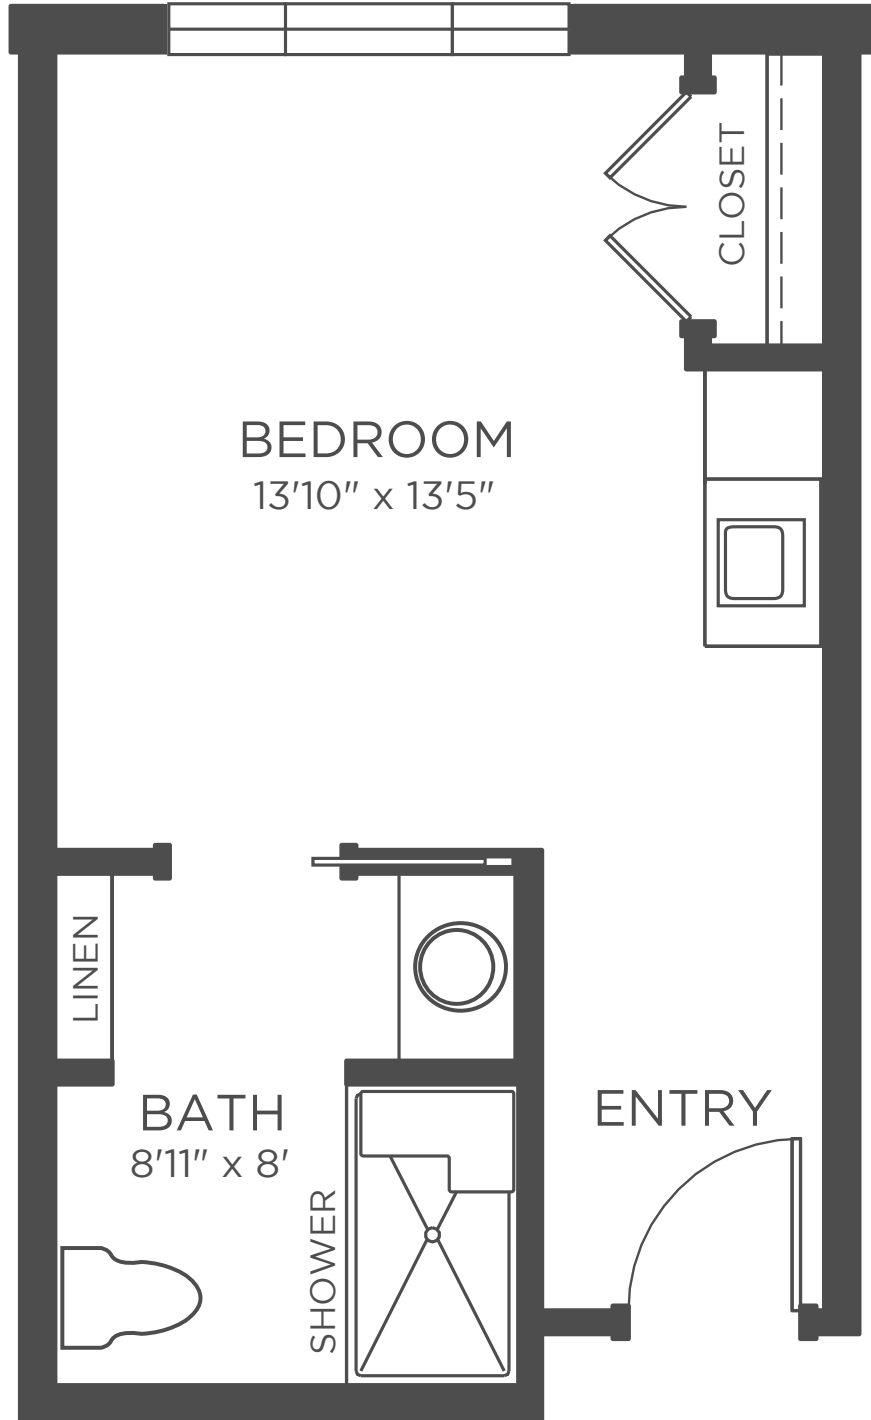

The Cardinal North | South
FLOOR PLAN
ASSISTED LIVING

Type | A
Studio, 1 Bath
Approximately 335 sf