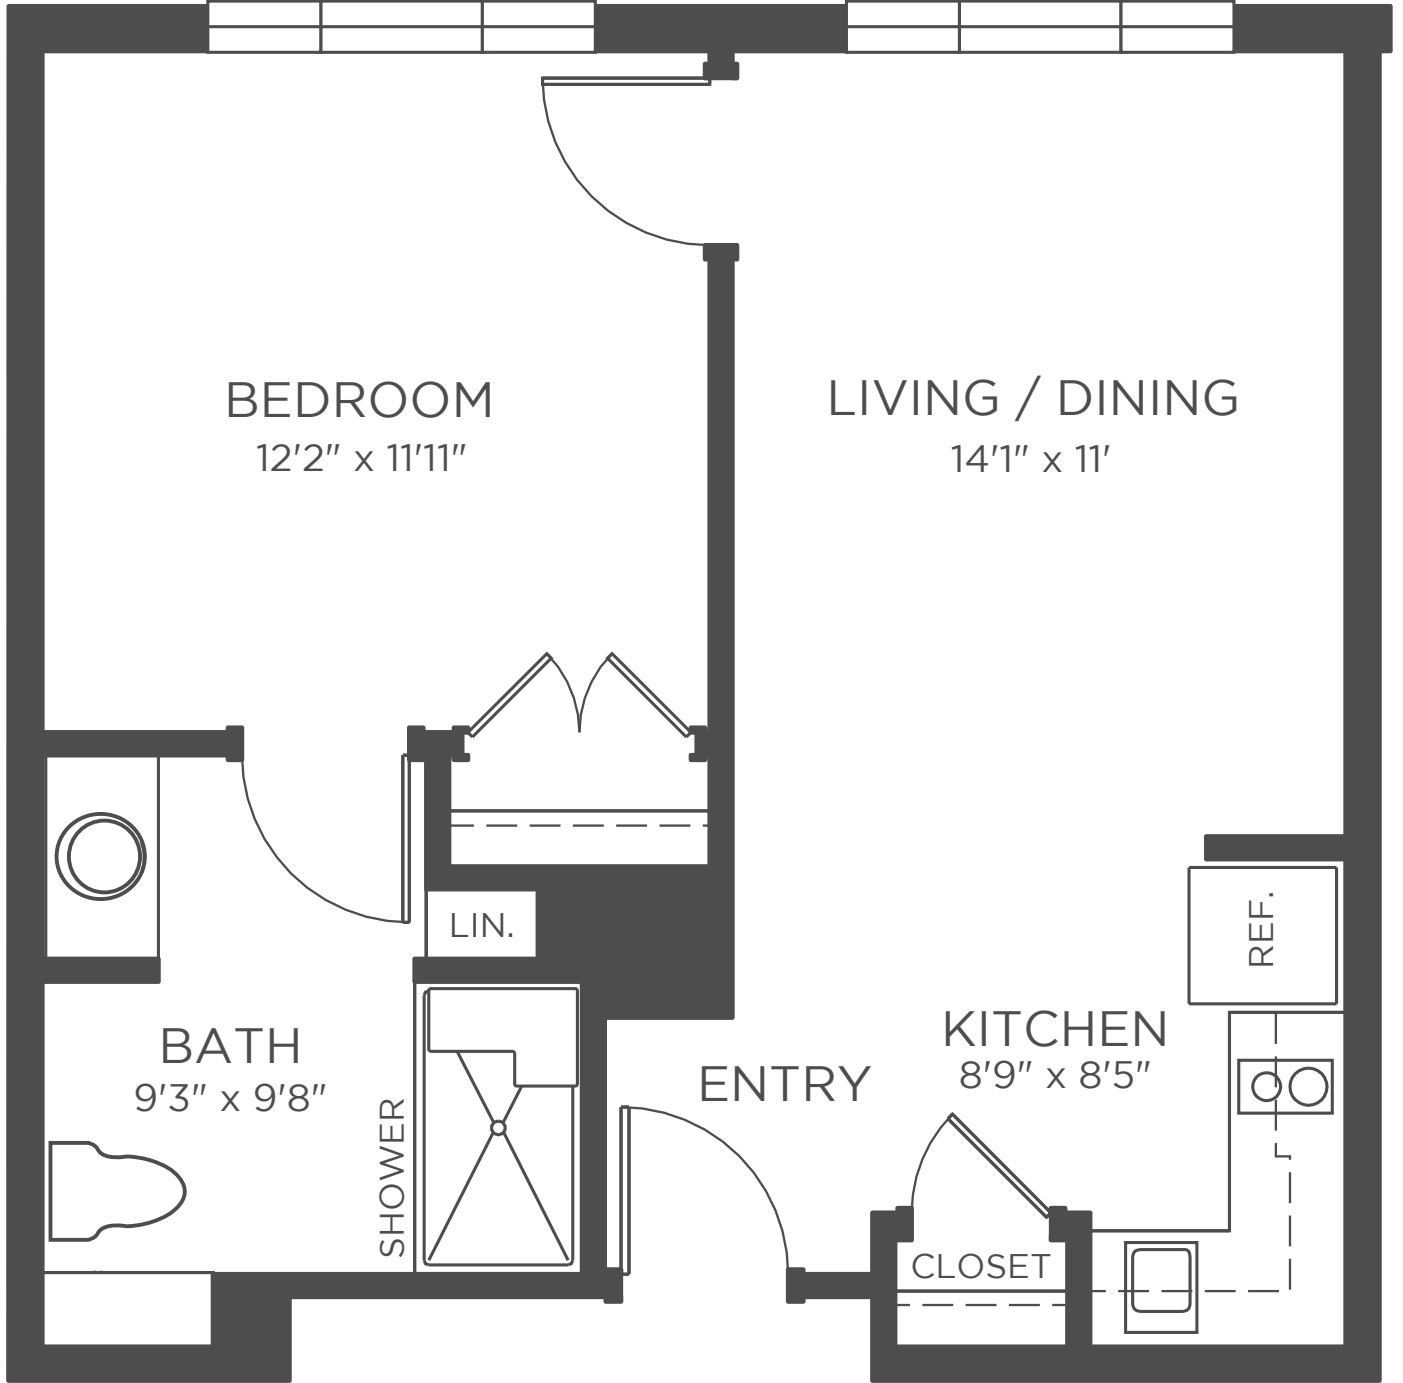

The Cardinal North | South
FLOOR PLAN
ASSISTED LIVING

Type | B
1 Bedroom, 1 Bath
Approximately 570 sf