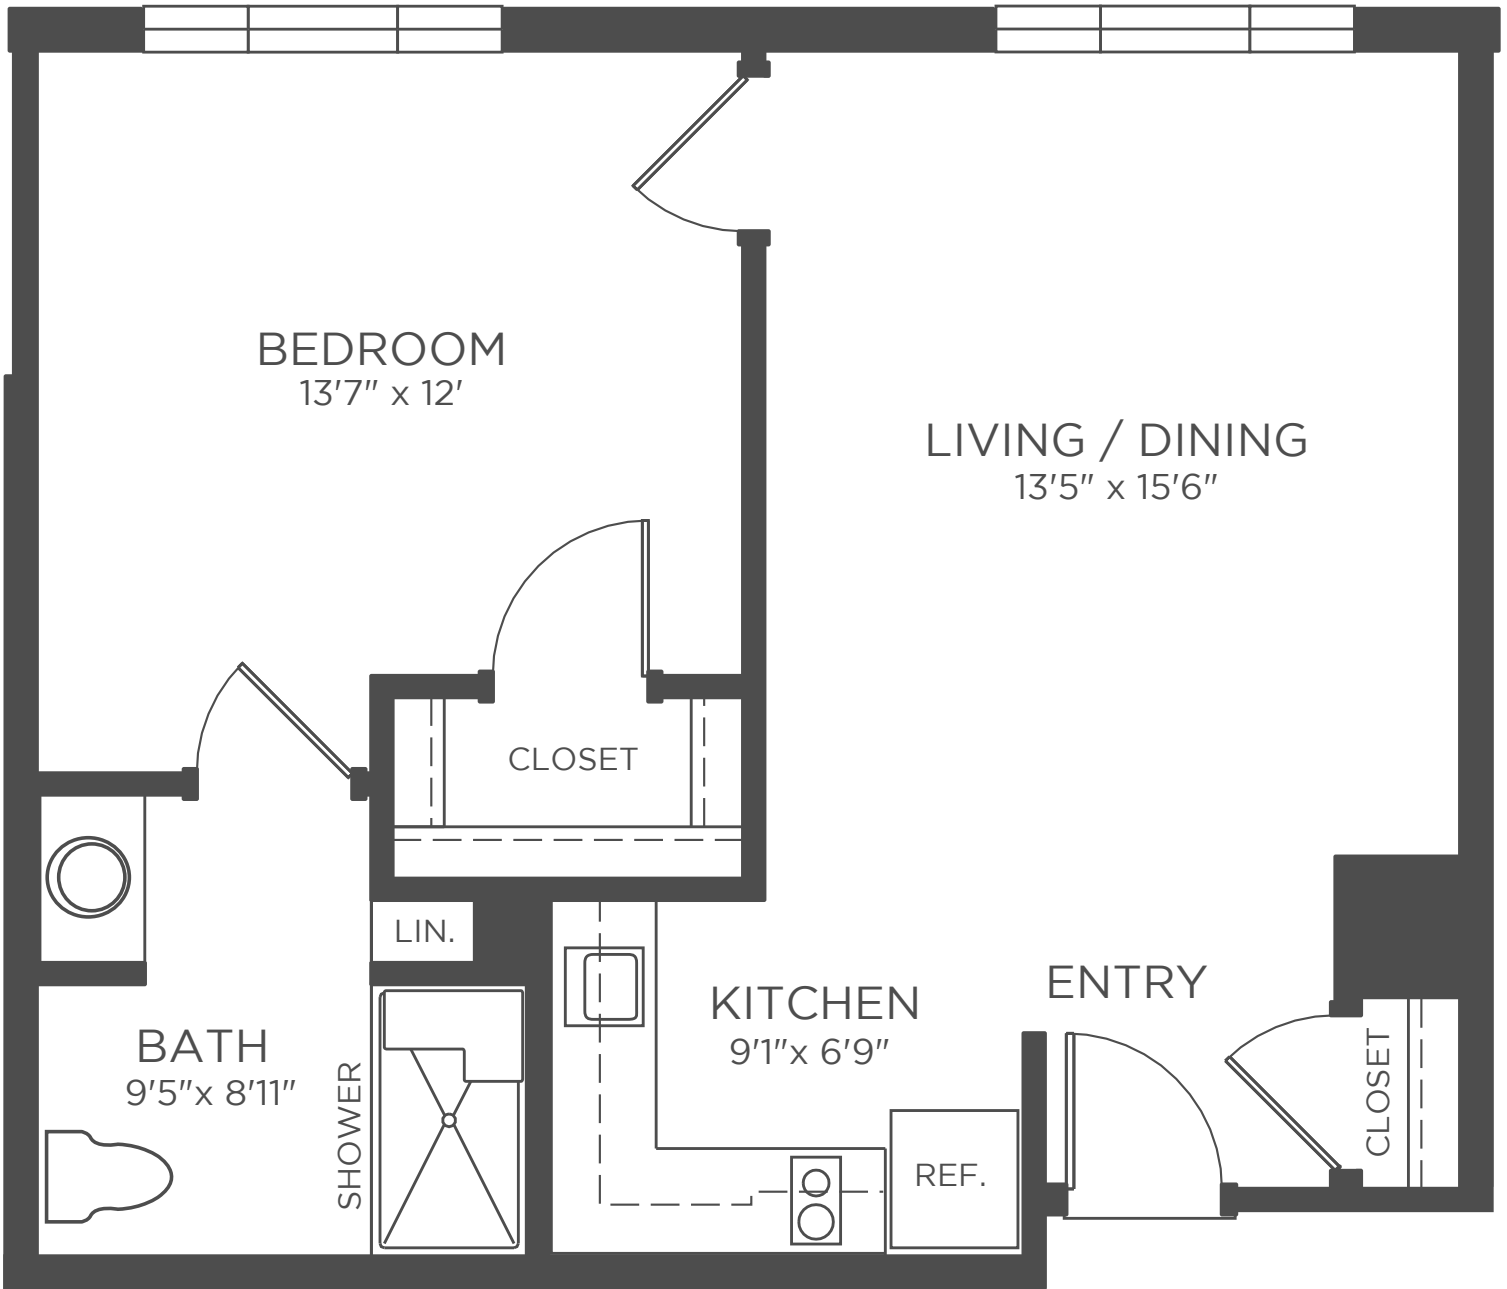

The Cardinal North | South
FLOOR PLAN
ASSISTED LIVING

Type | C
1 Bedroom, 1 Bath
Approximately 673 sf