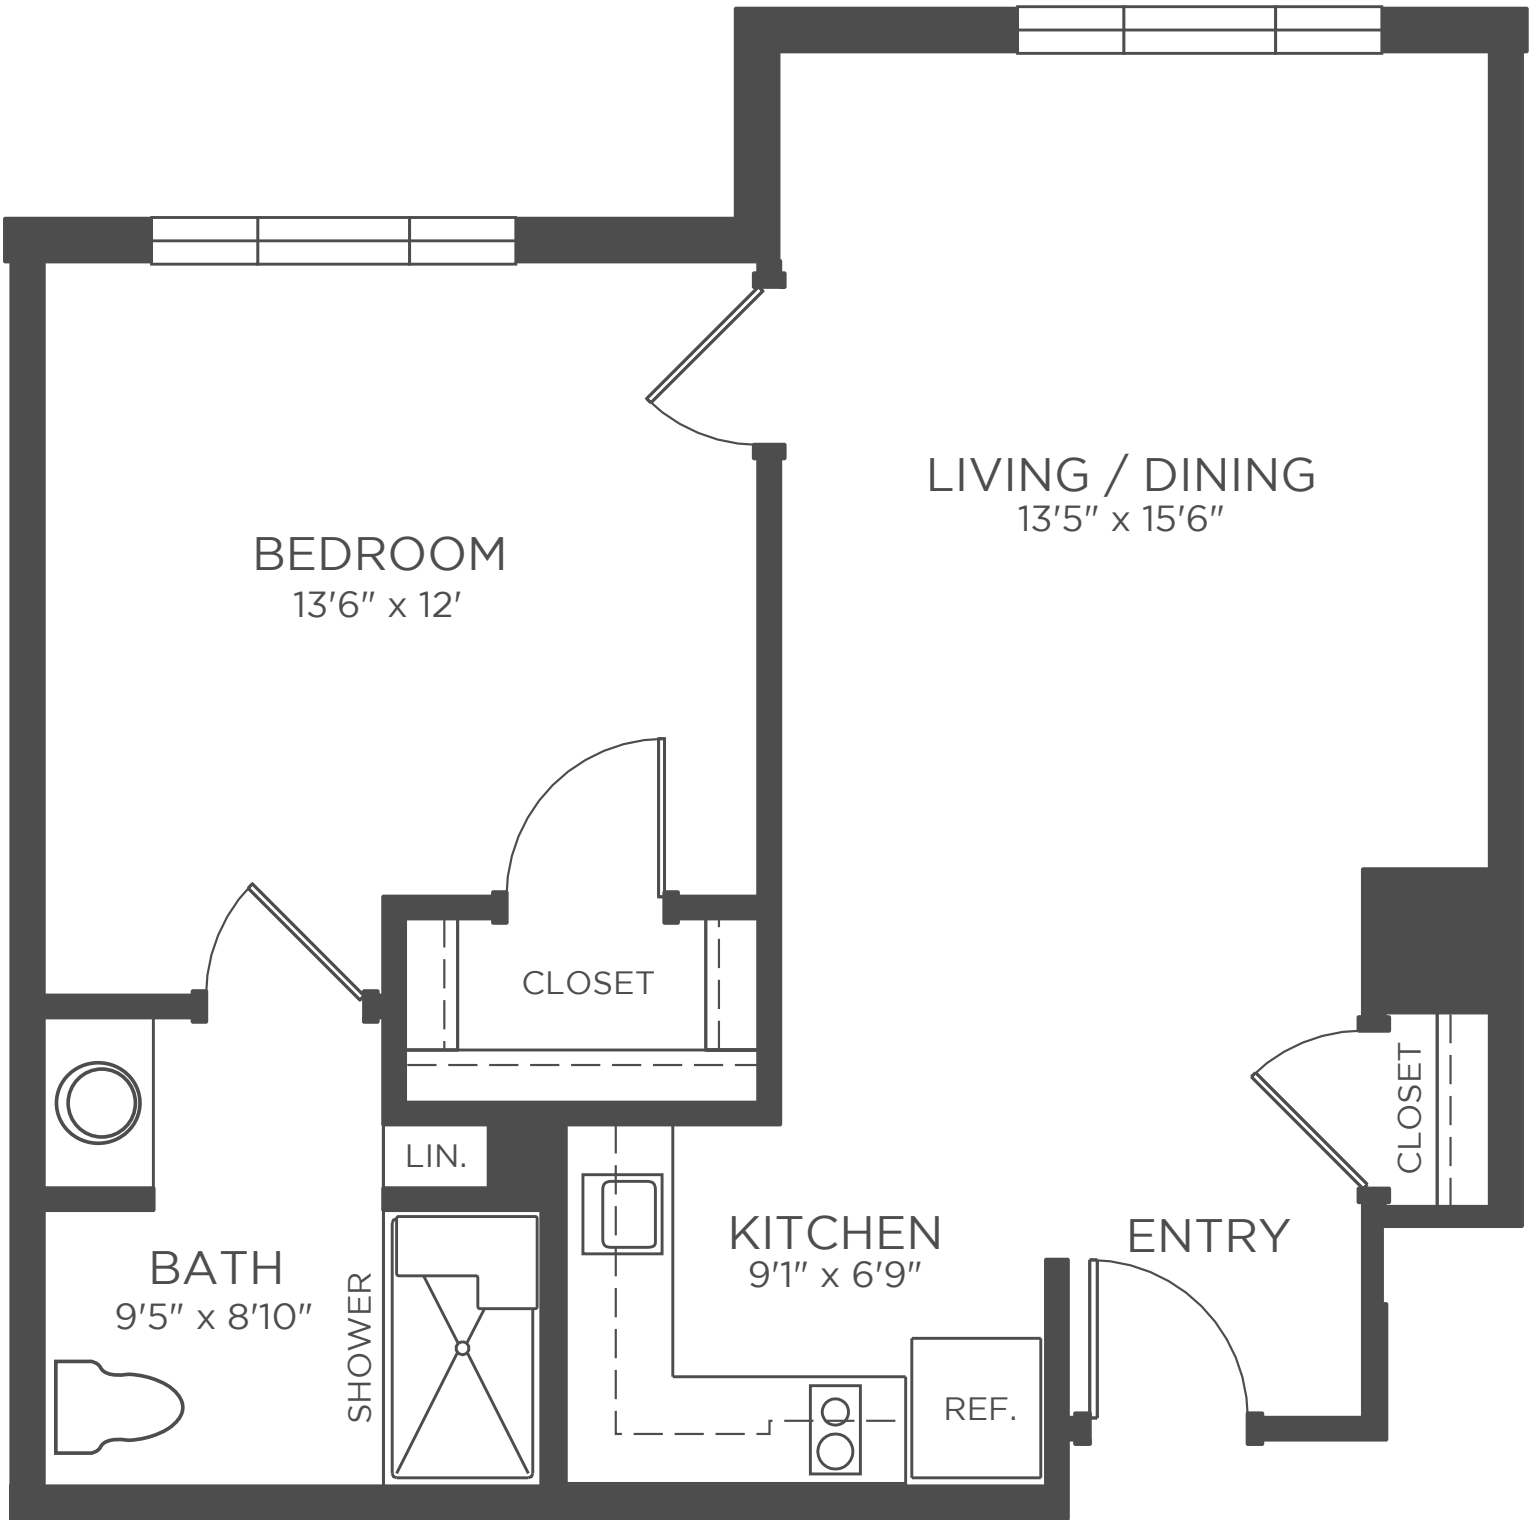

The Cardinal North | South
FLOOR PLAN
ASSISTED LIVING

Type | D
1 Bedroom, 1 Bath
Approximately 722 sf