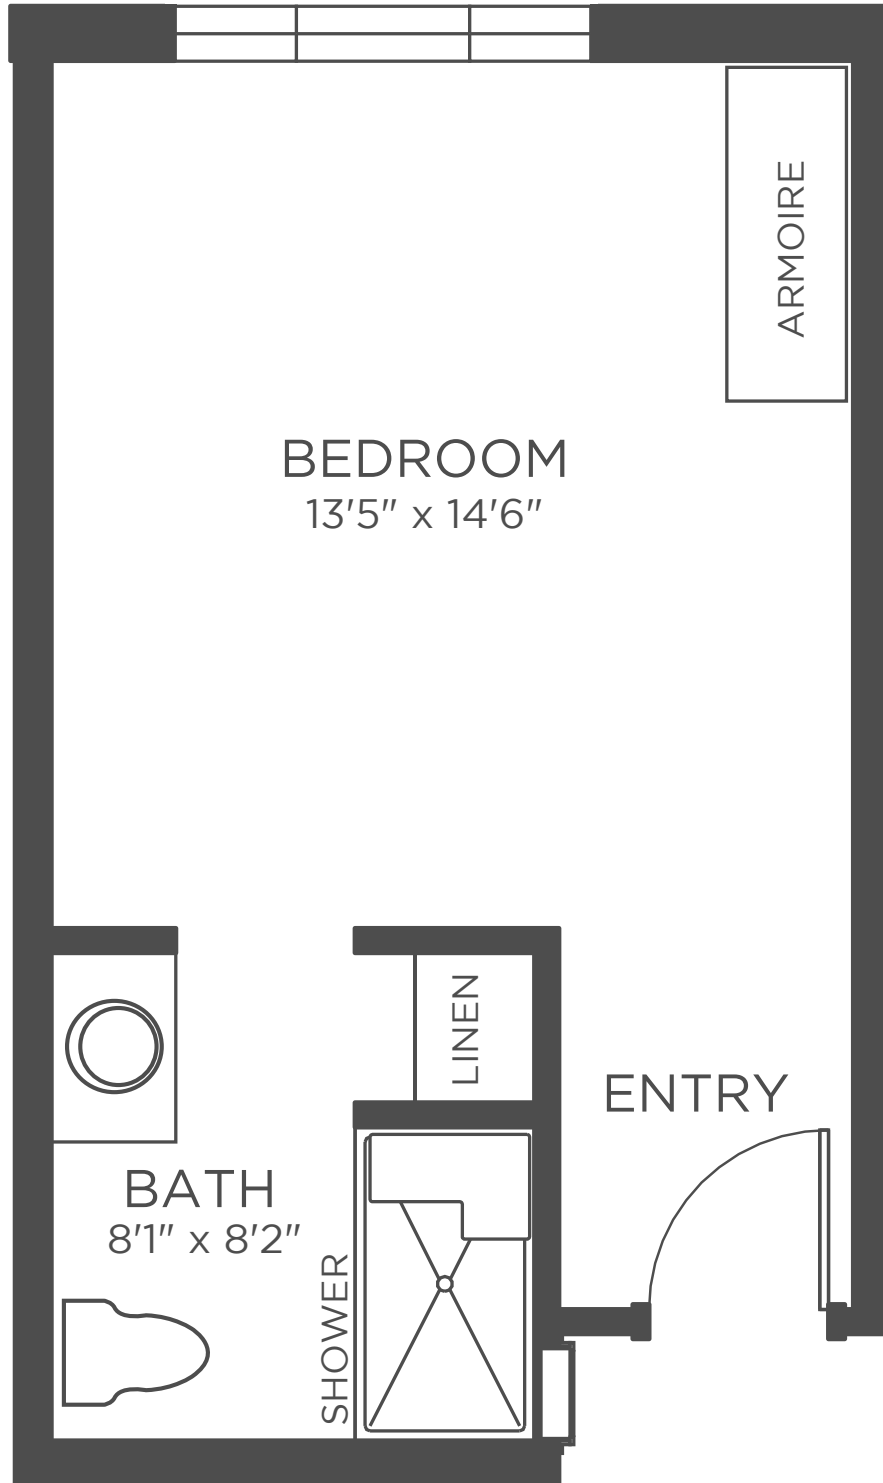

The Cardinal North | South
FLOOR PLAN
MEMORY CARE

Type | A
Studio, 1 Bath
Approximately 330 sf