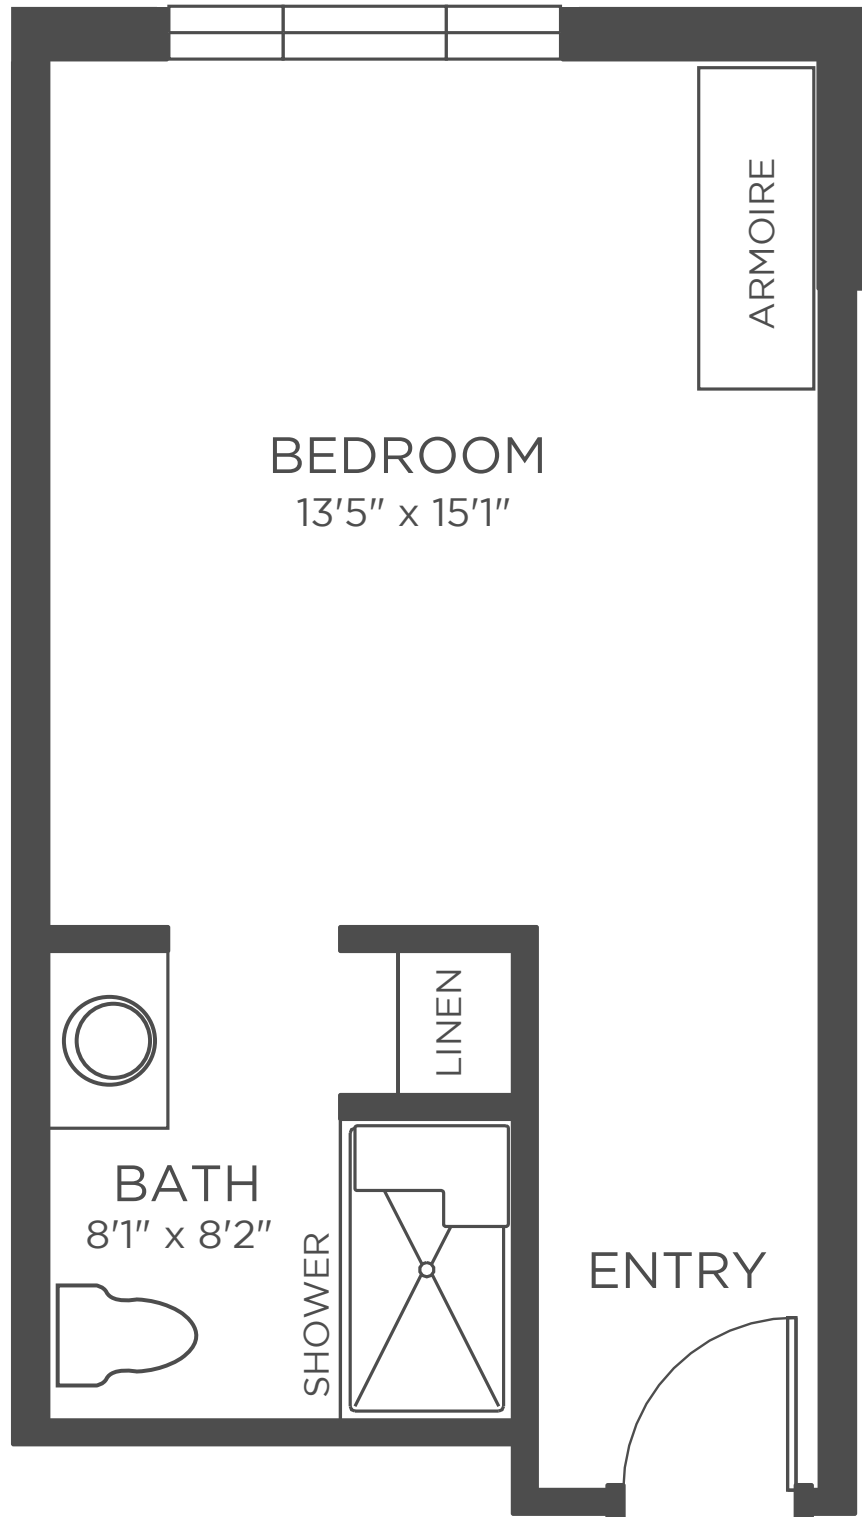

The Cardinal North | South
FLOOR PLAN
MEMORY CARE

Type | B
Studio, 1 Bath
Approximately 354 sf

Forbes 4030 Cardinal at North Hills St., Raleigh, NC 27609 | 984.204.8444 | lifeatthecardinal.com

THE CARDINAL
at North Hills

A KISCO SIGNATURE COMMUNITY