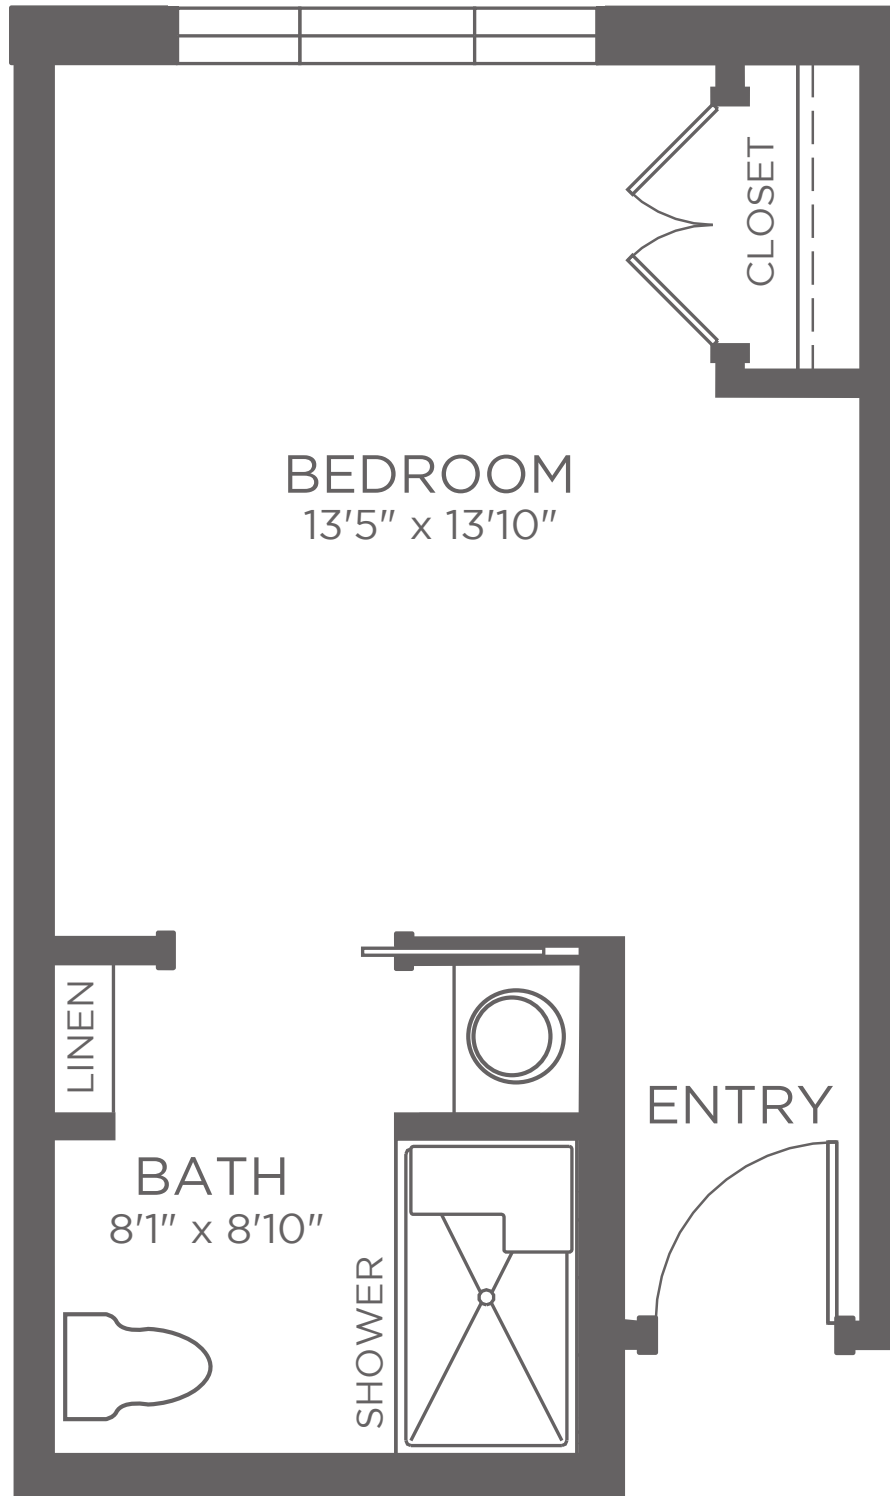

The Cardinal North | South
FLOOR PLAN
NURSING CARE

Type | A
Studio, 1 Bath
Approximately 331 sf