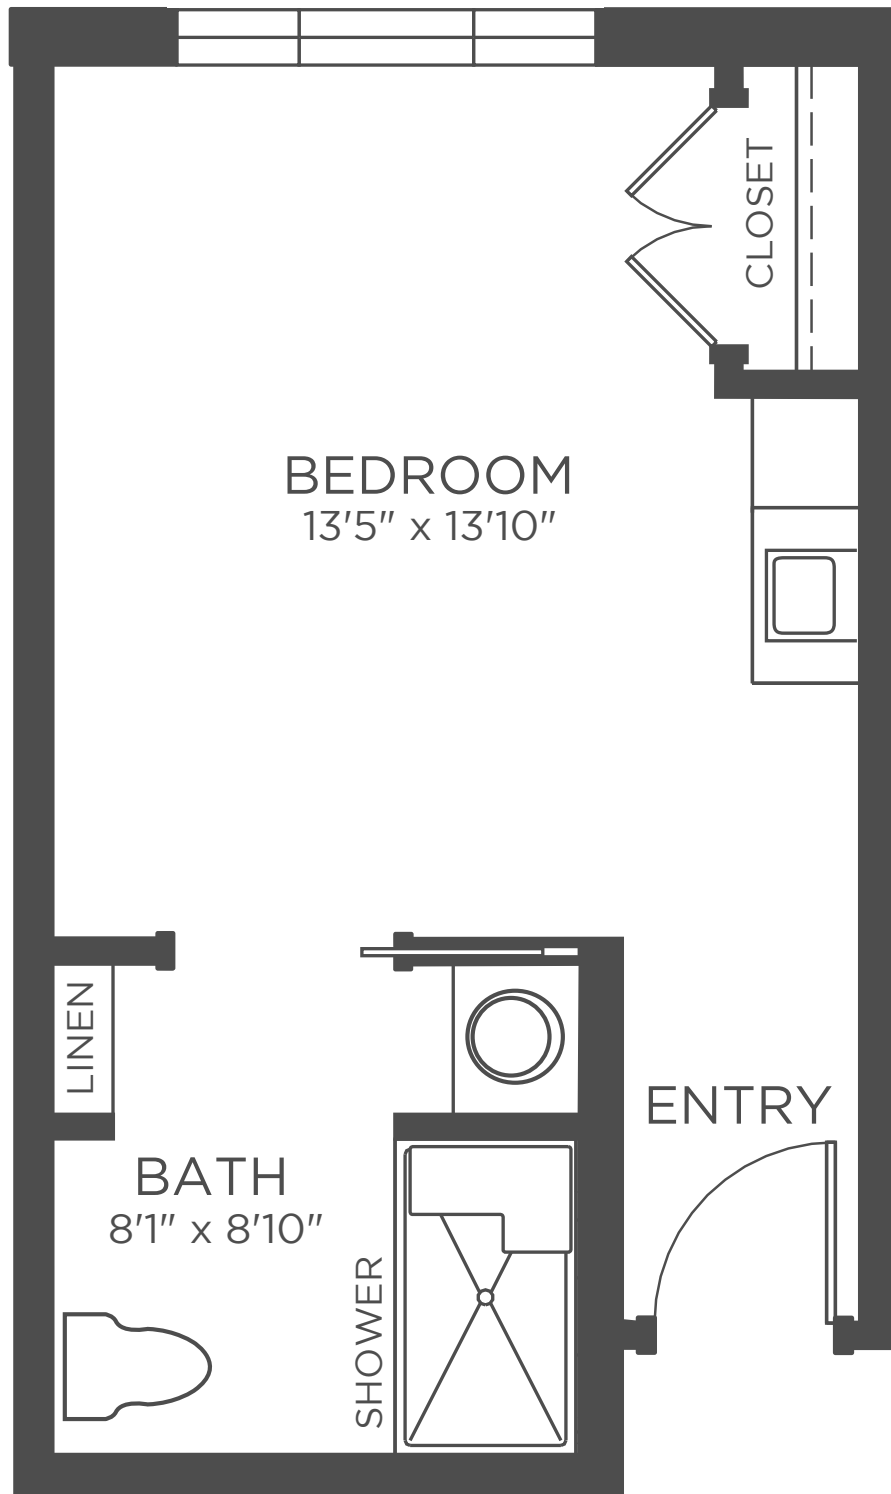

The Cardinal North | South
FLOOR PLAN
NURSING CARE

Type | A
Studio, 1 Bath
Approximately 335 sf